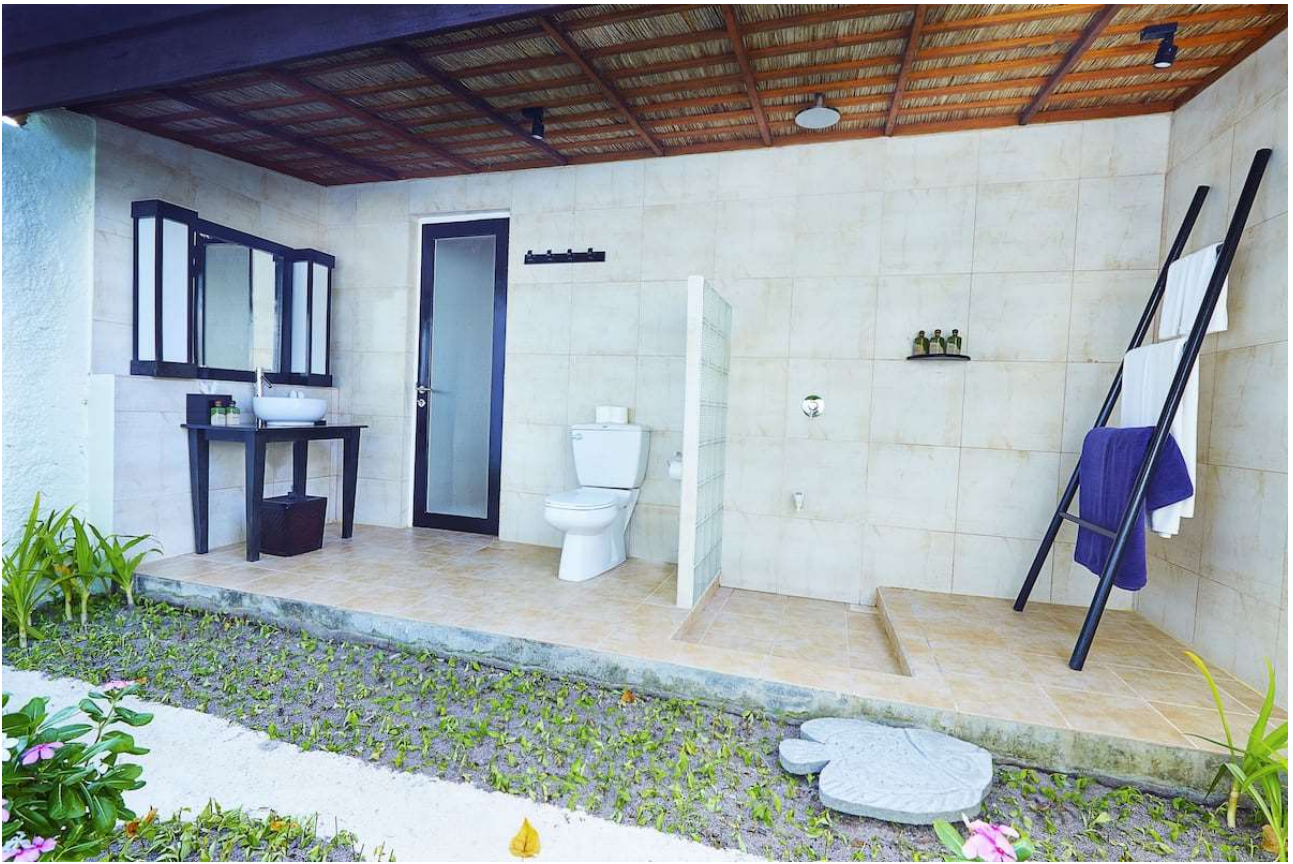

KUREDU ISLAND RESORT

GARDEN BUNGALOW

BEACH BUNGALOW

BEACH VILLA

O' BEACH VILLA

PREMIUM BEACH VILLA

JACUZZI BEACH VILLA

O' JACUZZI BEACH VILLA

SANGU JACUZZI BEACH VILLA

SANGU WATER VILLA

SANGU WATER VILLA HONEYMOON SUITE

PRIVATE POOL VILLA / PRIVATE POOL VILLA FAMILY SUITE

Mapa dell'isola

KUREDU ISLAND RESORT & SPA

- 1 Arrival/Departure Pavilion
- 2 Sai Kotari
- 3 Reception/Akiri Bar/Akiri Gift Shop
- 4 Ocean Watersport Centre/Raalhu Bar
- 5 Beach Volleyball Court
- 6 Franco's (à la carte Restaurant)
- 7 Pool/Children's Paddling Pool
- 8 Pool Bar
- 9 Bonthi Buffet Restaurant
- 10 Babuna Bar
- 11 Koamas Buffet Restaurant
- 12 Far East (à la carte Restaurant)
- 13 Beach Shack (à la carte Restaurant)
- 14 Max Kids Club
- 15 Fitness Centre
- 16 Nika Gift Shop / Sifani Jewellery / Prodivers Shop / Marine Biology Centre / Pix Maldives / Departure Lounge
- 17 Prodivers Dive Center
- 18 Clinic/Hyperbaric Chamber
- 19 Tennis Court / Padel Tennis Court
- 20 Yoga Hut
- 21 Duniye Spa
- 22 Badminton Court
- 23 Sangu Resort: Reception
- 24 Sangu Gift Shop
- 25 Sangu Buffet Restaurant/Bar/Pool
- 26 Renewal of Wedding Vows Pavilion
- 27 Beach Cabanas
- 28 Sandbank
- 29 O Resort: Reception
Buffet Restaurant/Bar/Pool/Gift Shop
- 30 O Duniye Spa
- 31 Golf Course/Driving Range/Bar/Pro Shop
- 32 Football Field/Cricket Field/Evacuation Point
- 33 Mosque

-  Clinic
-  Evacuation Point
-  Snorkeling & Swimming Prohibited
-  Snorkeling & Swimming Sites
-  Strong Current
-  Wave Breakers
-  Public Restrooms

Mappa Atollo