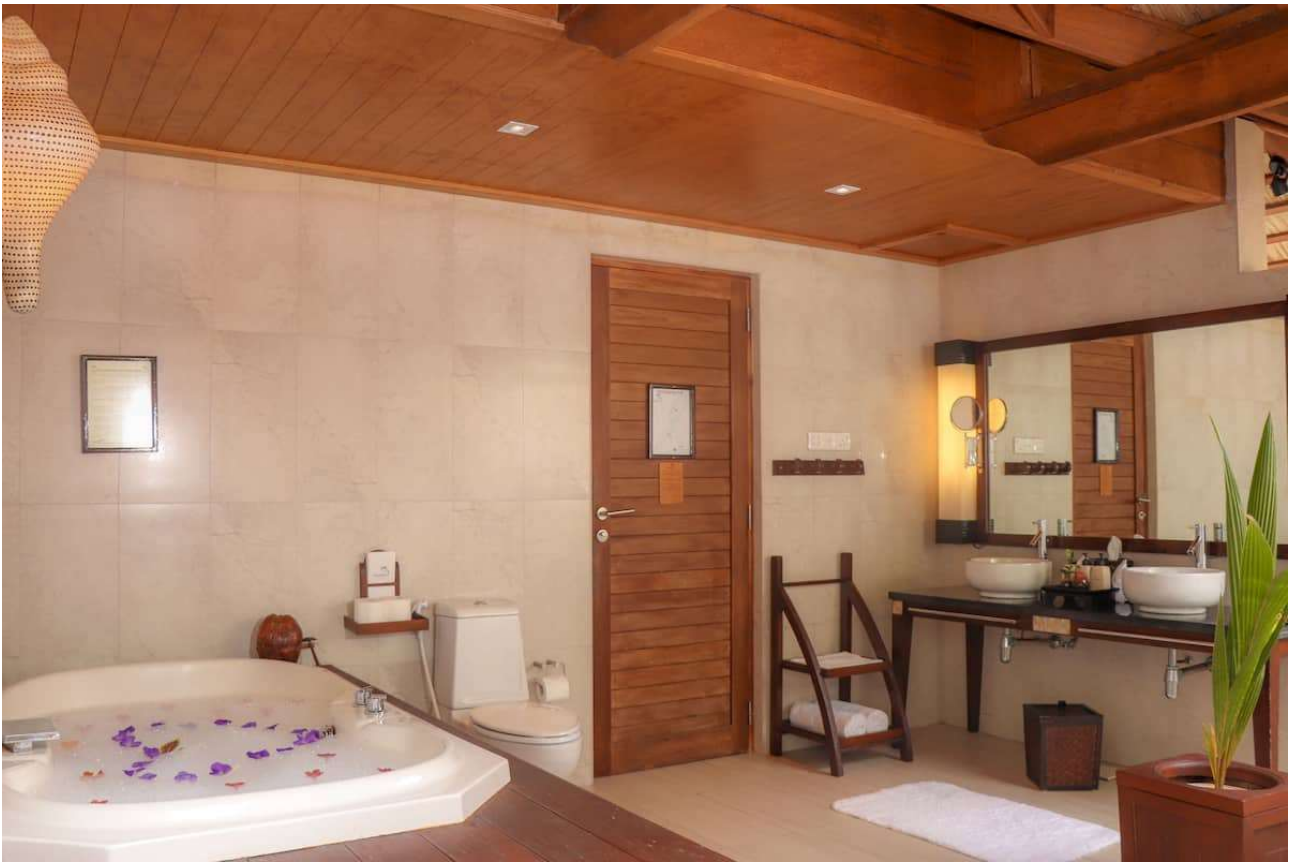

SANGU JACUZZI BEACH VILLA

SANGU WATER VILLA

SANGU WATER VILLA HONEYMOON SUITE

PRIVATE POOL VILLA / PRIVATE POOL VILLA FAMILY SUITE

Mapa dell'isola

KUREDU ISLAND RESORT & SPA

- 1 Arrival/Departure Pavilion
- 2 Sai Kotari
- 3 Reception/Akiri Bar/Akiri Gift Shop
- 4 Ocean Watersport Centre/Raalhu Bar
- 5 Beach Volleyball Court
- 6 Franco's (à la carte Restaurant)
- 7 Pool/Children's Paddling Pool
- 8 Pool Bar
- 9 Bonthi Buffet Restaurant
- 10 Babuna Bar
- 11 Koamas Buffet Restaurant
- 12 Far East (à la carte Restaurant)
- 13 Beach Shack (à la carte Restaurant)
- 14 Max Kids Club
- 15 Fitness Centre
- 16 Nika Gift Shop / Sifani Jewellery / Prodivers Shop / Marine Biology Centre / Pix Maldives / Departure Lounge
- 17 Prodivers Dive Center
- 18 Clinic/Hyperbaric Chamber
- 19 Tennis Court / Padel Tennis Court
- 20 Yoga Hut
- 21 Duniye Spa
- 22 Badminton Court
- 23 Sangu Resort: Reception
- 24 Sangu Gift Shop
- 25 Sangu Buffet Restaurant/Bar/Pool
- 26 Renewal of Wedding Vows Pavilion
- 27 Beach Cabanas
- 28 Sandbank
- 29 O Resort: Reception
Buffet Restaurant/Bar/Pool/Gift Shop
- 30 O Duniye Spa
- 31 Golf Course/Driving Range/Bar/Pro Shop
- 32 Football Field/Cricket Field/Evacuation Point
- 33 Mosque